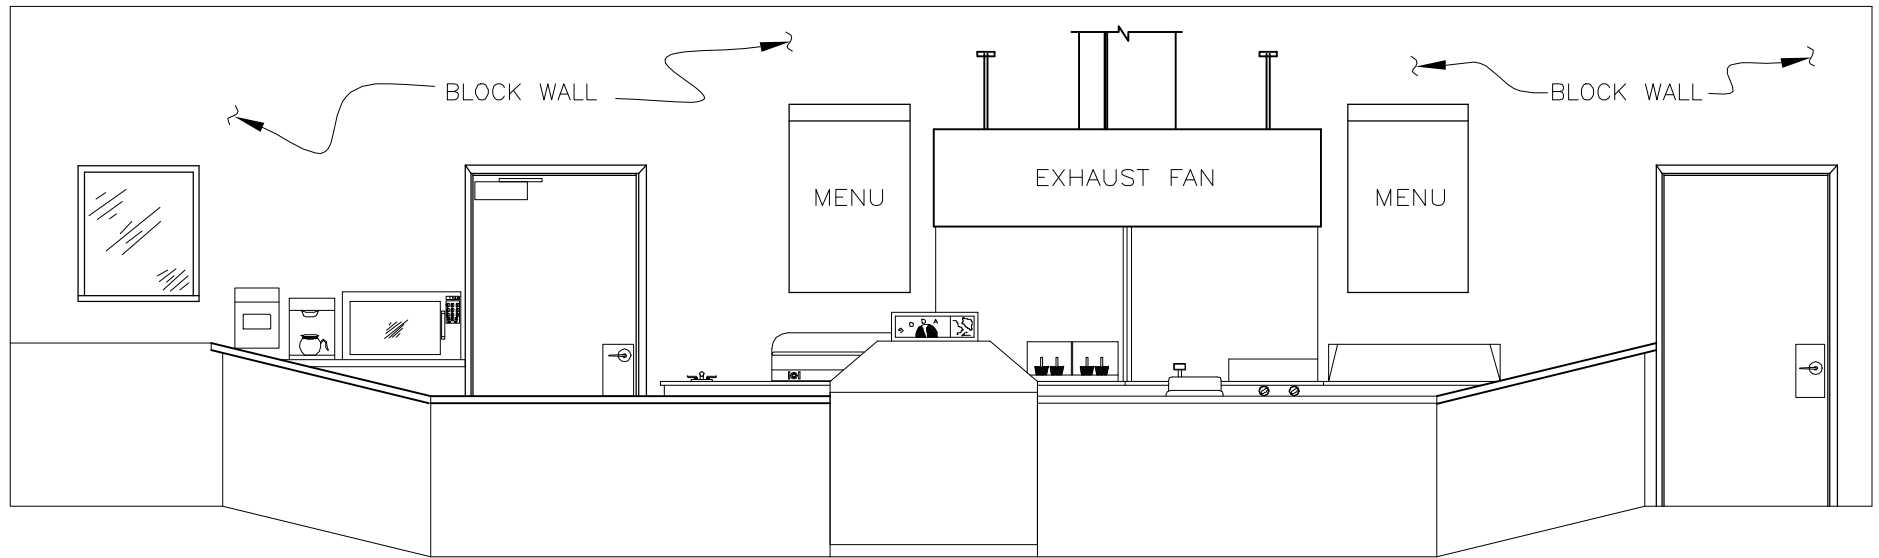

[www.everything-ice.com](http://www.everything-ice.com)

(888)-543-0921

[www.everything-ice.com](http://www.everything-ice.com)

(888)-543-0921

www.everything-ice.com

(888)-543-0921

MENU

APPLIANCE LIST	
Ⓐ	MICROWAVE OVEN
Ⓑ	HOT DOG ROLLER
Ⓒ	FRENCH FRY WARMER
Ⓓ	FRENCH FRYER
Ⓔ	GRILL
Ⓕ	GRILL COUNTER
Ⓖ	CONDIMENT CRISPER
Ⓗ	REFRIGERATOR
Ⓙ	PIZZA/ PRETZEL OVEN
Ⓚ	PIZZA WARMER
Ⓛ	CASH REGISTER
Ⓜ	ICE BIN
Ⓝ	SODA FOUNTAIN
Ⓟ	POPCORN POPPER
Ⓠ	PRETZEL WARMER