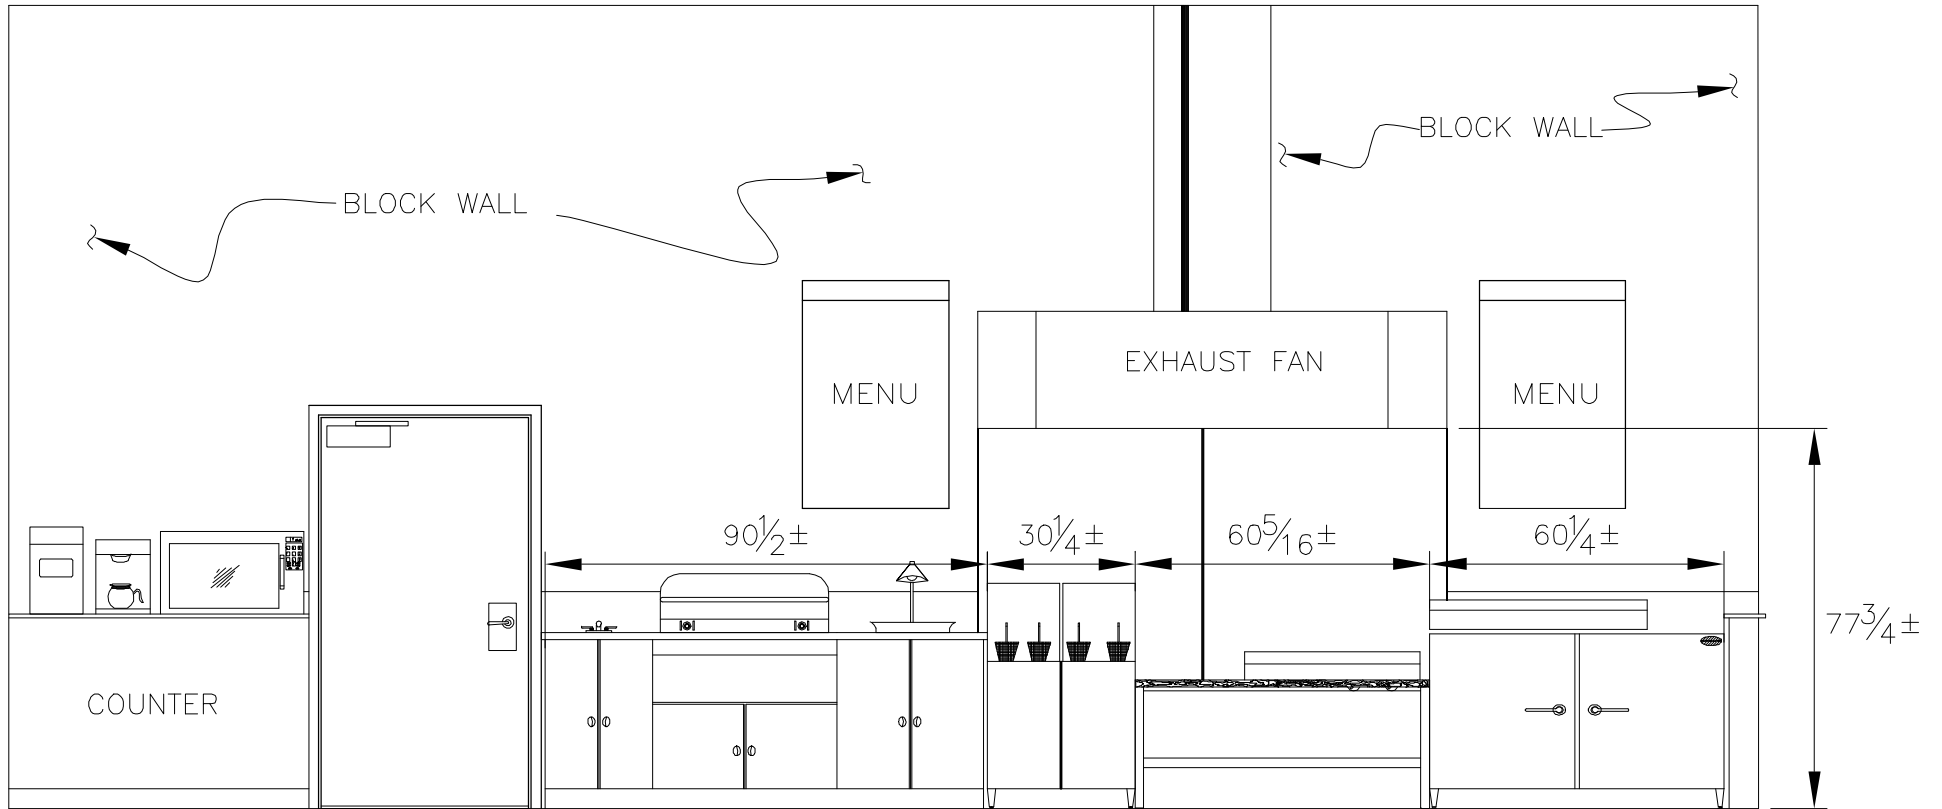

[www.everything-ice.com](http://www.everything-ice.com)

(888)-543-0921

[www.everything-ice.com](http://www.everything-ice.com)

(888)-543-0921

www.everything-ice.com

(888)-543-0921

MENU

APPLIANCE LIST	
Ⓐ	MICROWAVE OVEN
Ⓑ	HOT DOG ROLLER
Ⓒ	FRENCH FRY WARMER
Ⓓ	FRENCH FRYER
Ⓔ	GRILL
Ⓕ	GRILL COUNTER
Ⓖ	CONDIMENT CRISPER
Ⓗ	REFRIGERATOR
Ⓙ	PIZZA/ PRETZEL OVEN
Ⓚ	PIZZA WARMER
Ⓛ	CASH REGISTER
Ⓜ	ICE BIN
Ⓝ	SODA FOUNTAIN
Ⓟ	POPCORN POPPER
Ⓠ	PRETZEL WARMER