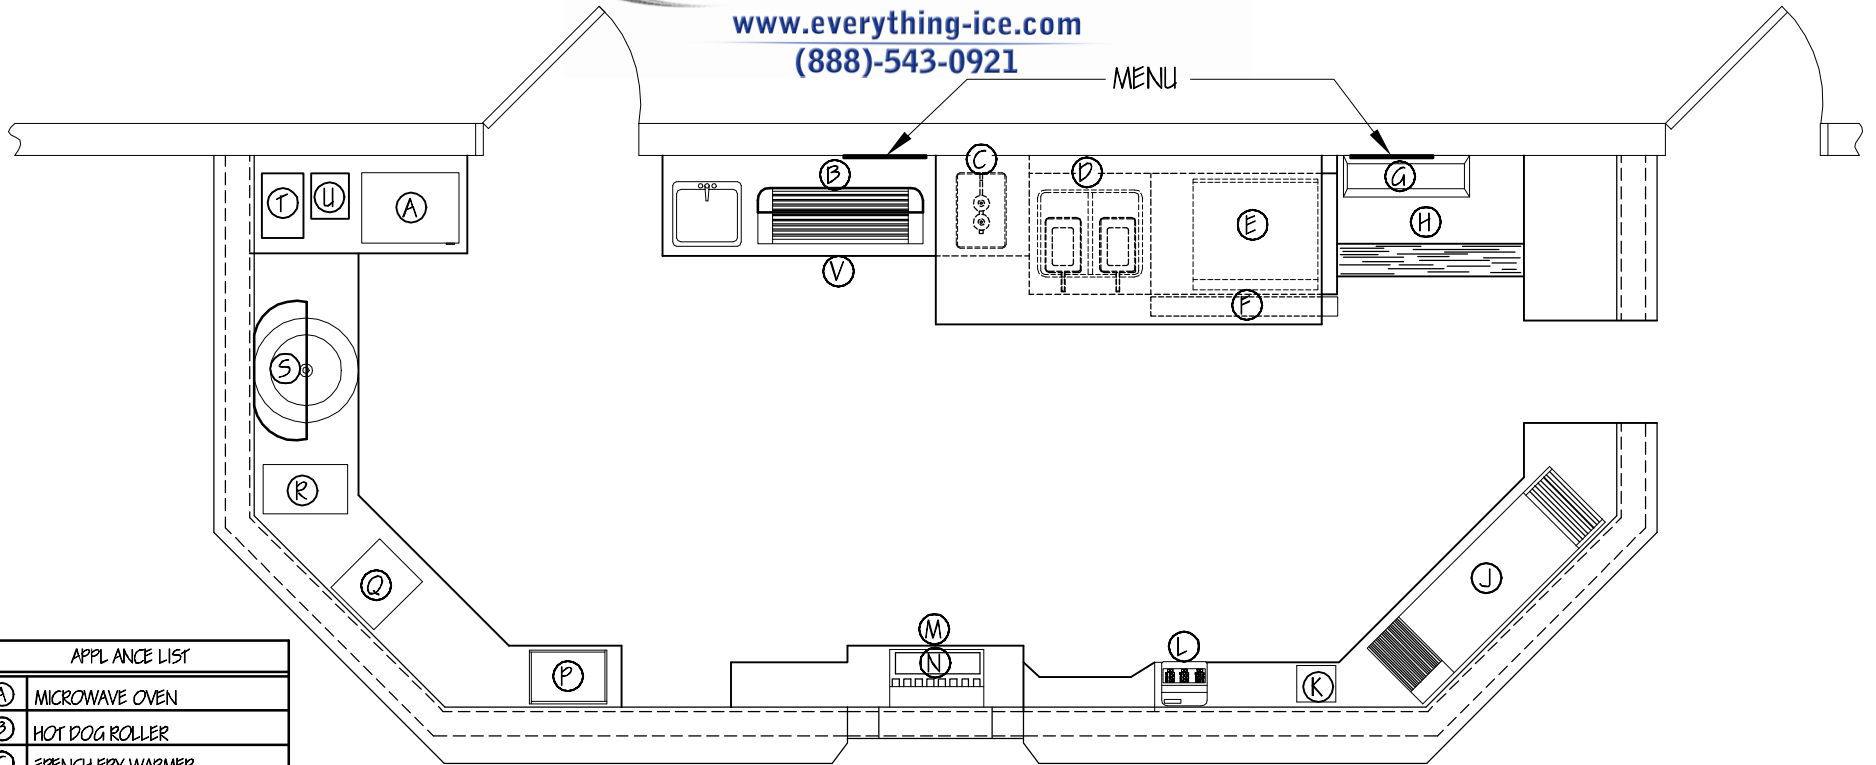

[www.everything-ice.com](http://www.everything-ice.com)

(888)-543-0921

[www.everything-ice.com](http://www.everything-ice.com)

(888)-543-0921

www.everything-ice.com

(888)-543-0921

MENU

APPLIANCE LIST	
Ⓐ	MICROWAVE OVEN
Ⓑ	HOT DOG ROLLER
Ⓒ	FRENCH FRY WARMER
Ⓓ	FRENCH FRYER
Ⓔ	GRILL
Ⓕ	GRILL COUNTER
Ⓖ	CONDIMENT CRISPER
Ⓗ	REFRIGERATOR
Ⓙ	PIZZA/ PRETZEL OVEN
Ⓚ	PIZZA WARMER
Ⓛ	CASH REGISTER
Ⓜ	ICE BIN
Ⓝ	SODA FOUNTAIN
Ⓟ	POPCORN POPPER
Ⓠ	PRETZEL WARMER